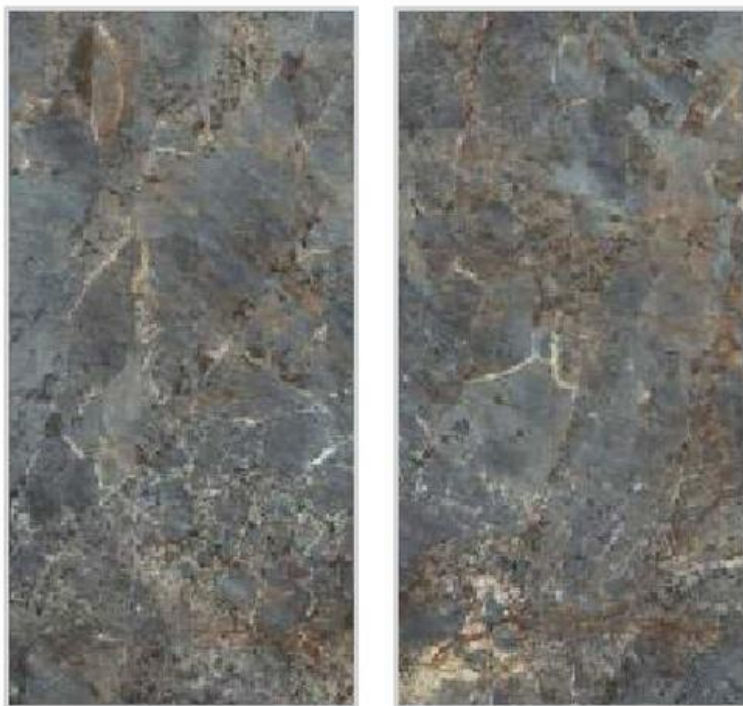

HIGH GLOSS
— 800x1600mm

AMAZONITE

Finish - **HIGH GLOSS**

FLOOR — **AMAZONITE**, 800x1600mm

HIGHGLOSS
— 800x1600mm

ARMANI PLATINUM

Finish - **HIGH GLOSS**

ARMANI PLATINUM, 800x1600mm