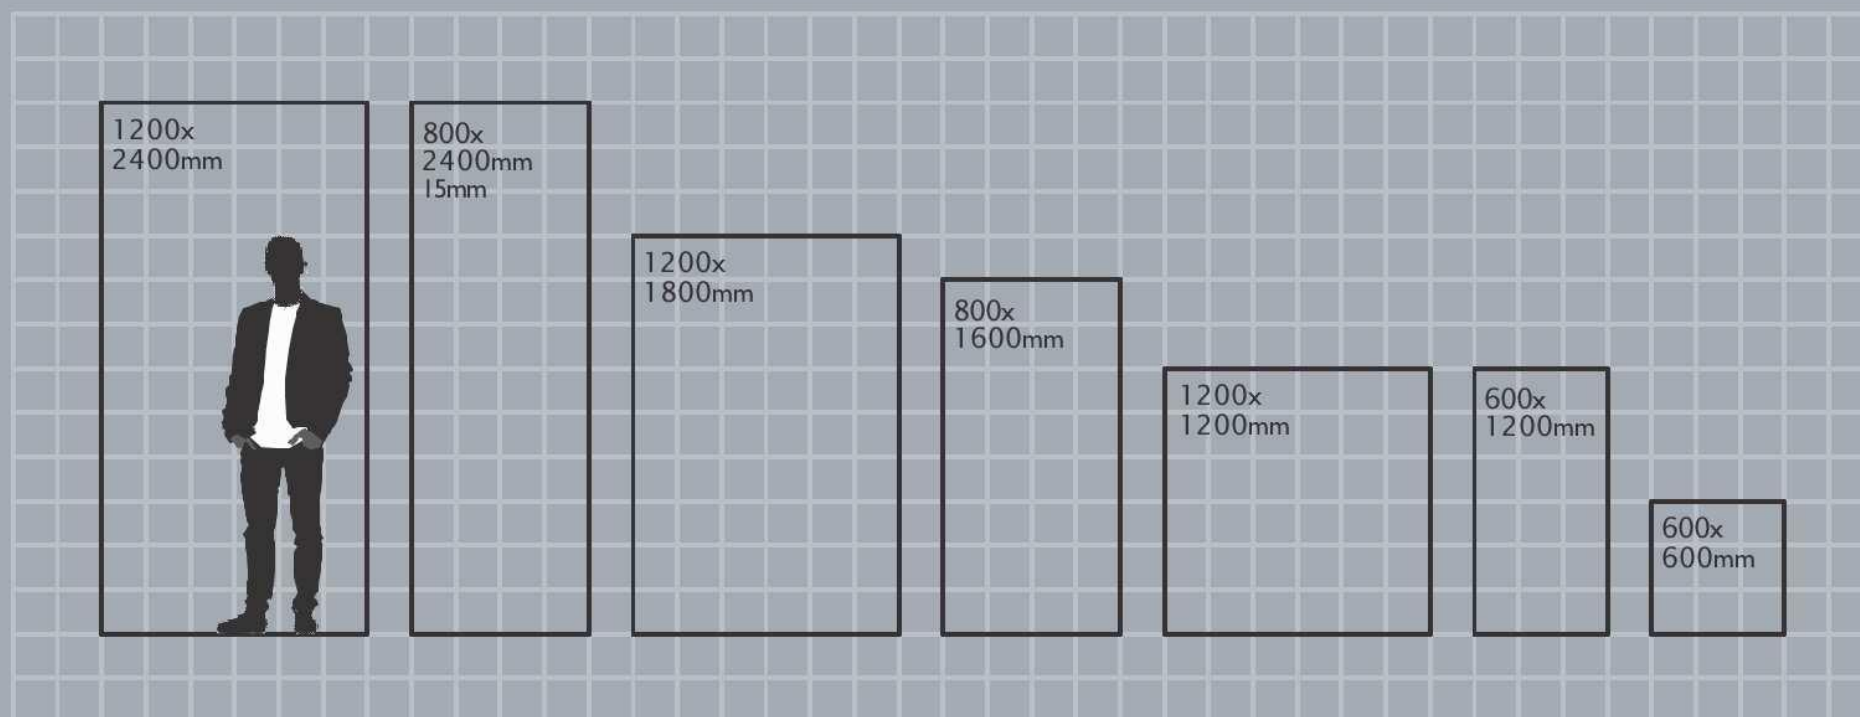

Since 1962

INDIA'S MOST RELIABLE
DESIGNER TILES
& STONE COMPANY

www.thestonepeople.in

INTRODUCTION

800x1600mm

Chakshu brings a grand collection of tiles that are available in various sizes. These tiles are designed to create grand urban spaces with their incredible designs and exceptional styles. The 800x1600 mm slabs add an

FINISHES + SIZE

HIGH GLOSS

GRANULA MATT

CARVING MATT

MATT

800x
1600mm

IDEAL FORMAT

The slabs by Chakshu provide the ideal size that can be installed in all types of big and small places. These tiles are designed keeping in mind the requirements of modern interior design style.